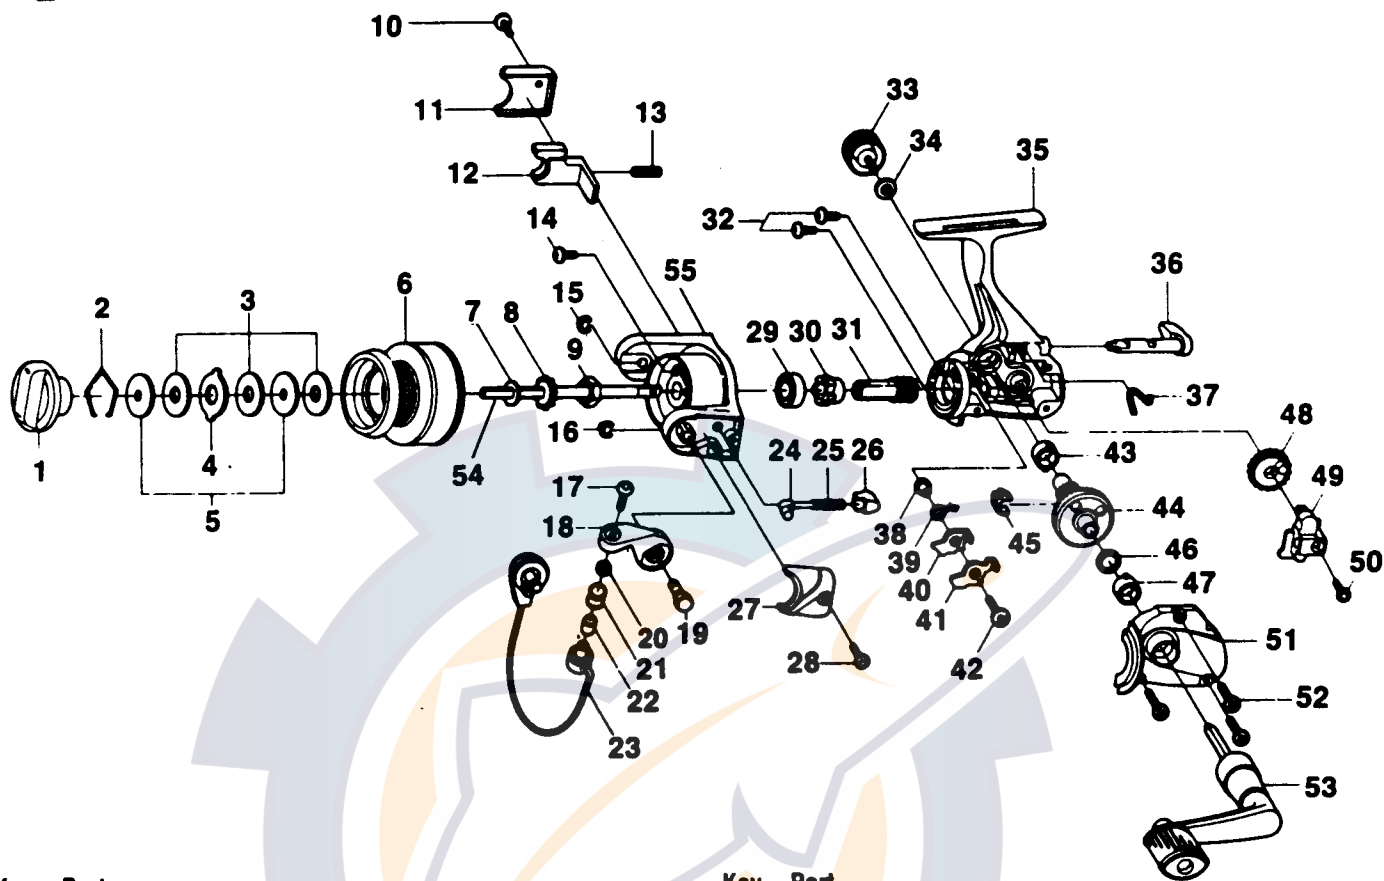

# QUANTUM MX1

Key No.	Part No.	Description	Price	Key No.	Part No.	Description	Price
1	GU332-02	Drag Knob Assembly	2.80	29	AQ028-01	Ball Bearing	6.55
2	GU038-01	Drag Retainer	.25	30	GU060-01	Ratchet Gear	2.00
3	GU105-05	Drag Disc	.65	31	GU011-01	Pinion Gear	1.60
4	GU081-01	Drag Key Washer	.50	32	GU077-01	Bearing Screw	.15
5	GU080-01	Drag D Washer	.50	33	GU073-05	Handle Screw Cap	1.10
6	GU321-12	Spool Assembly	9.85	34	GU105-01	Handle Cap Washer	.10
7	GU105-06	Spool Adjustment Washer	.35	35	GU001-20	Body	3.00
8	GU037-01	Click Gear	.50	36	GU090-01	Anti-Reverse Stopper Lever	1.45
9	GU006-01	Rotor Nut	.30	37	GU089-01	Anti-Reverse Lever Spring	.50
10	GU077-02	Kick Lever Cover Screw	.15	38	GU091-01	Anti-Reverse Pawl Post	.25
11	GU046-02	Kick Lever Cover	.20	39	GU061-01	Anti-Reverse Pawl Spring	.35
12	GU019-01	Kick Lever	.40	40	GU063-01	Anti-Reverse Pawl "A"	.45
13	KQ049-01	Kick Lever Spring	.25	41	GU074-01	Anti-Reverse Pawl "B"	.45
14	GU077-04	Rotor Nut Lock Screw	.15	42	GU077-05	Anti-Reverse Pawl Screw	.15
15	KQ034-01	E-Clip	.15	43	GU027-01	Gear Shaft Bushing	.80
16	KQ034-01	E-Clip	.15	44	GU012-01	Drive Gear	2.80
17	KQ108-03	Line Slider Screw	.85	45	GU086-01	Silent Cam	.40
18	LU007-04	Arm Lever	.75	46	GU105-08	Drive Gear Adj. Washer	.15
19	GU051-02	Arm Lever Pin	.45	47	GU027-01	Body Cover Bushing	.80
20	GU105-07	Line Roller Washer	.15	48	GU053-01	Oscillator Gear	.85
21	MT004-01	Line Roller	1.20	49	GU025-01	Oscillator Slider	.85
22	MT016-02	Line Roller Bushing	.75	50	GU100-01	Main Shaft Screw	.15
23	GU347-25	Bail Assembly	3.55	51	GU023-20	Body Cover	1.65
24	KQ031-01	Arm Lever Spring Pin	.25	52	GU057-02	Body Cover Screw	.77
25	KQ049-03	Arm Lever Spring	.35	53	GU318-28	Handle Assembly	4.20
26	QL020-01	Arm Lever Spring Holder	.30	54	GU015-01	Main Shaft	1.85
27	LU087-05	Arm Lever Spring Cover	.20	55	GU009-11	Rotor	2.94
28	GU077-02	Arm Lever Cover Screw	.15				